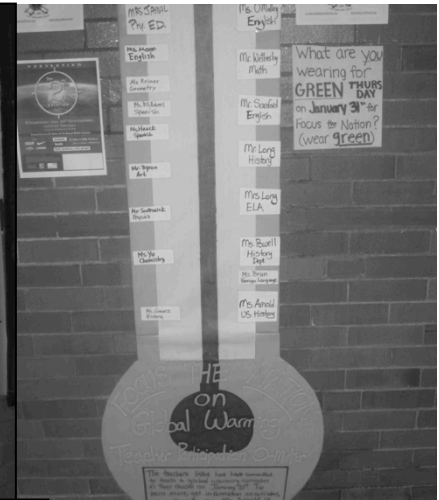

COLIN BEAVAN
"No Impact Man"
WOWS!!!!!!!!!!!!
the 2011 Annual Summit

TIPS ON EATING LOCAL FROM FOOD'S NEWEST FACE

SURPRISINGLY EDIBLE
FARM FRESH FOOD AT YOUR SCHOOL!

nationalgrid foundation supports youth sustainability

YOUTH CAN revolutionizing food at a time!
-BLS YouthCAN's 5th annual summit on food and sustainable living.

FORUM!

At MIT

Annual Teach-In

WHAT'S WITH THE BLUE TAPE?
 100 years from now... sea level could rise up to 33 inches from where it is now (as marked by the tape). That could wipe out every city on the East Coast!